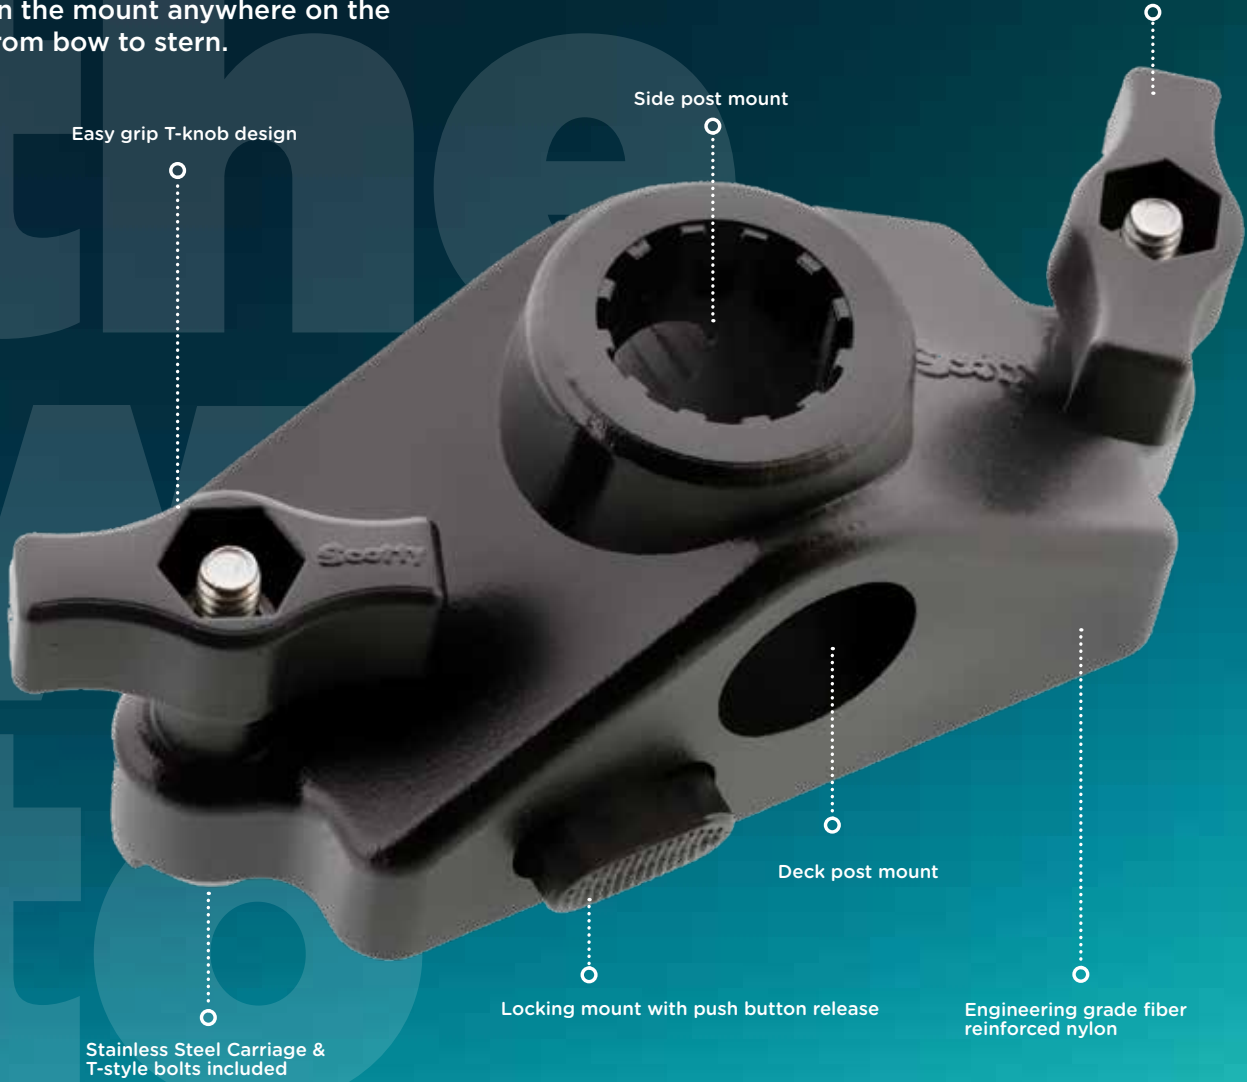

343 | locking gunnel track mount

Purpose-built for boats with integrated gunnel tracks, the 343 securely attaches to your vessel without the need to drill holes, or carry tools.

This simple, intuitive design allows you to quickly add, remove, or re-position the mount anywhere on the boat, from bow to stern.

A dependable lock to keep gear solidly in place, and a push-button release makes changes and removal fast and easy.

Compatible with all of your favourite post mount Scotty accessories.

No tools or drilling holes required

STAINLESS STEEL CARRIAGE BOLT

STAINLESS STEEL T-STYLE BOLT